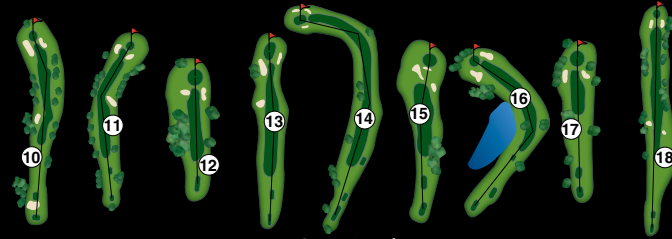

Zellwood Station
COUNTRY CLUB

2126 Spillman Dr.
Zellwood, FL 32798
www.zellwoodgolf.com
(407) 886-3303

HOLE	1	2	3	4	5	6	7	8	9	OUT	I N I T I A L	10	11	12	13	14	15	16	17	18	IN	TOT	HCP	NET	ADJ	
Blue 70.9/119	405	135	532	369	422	403	259	156	562	3243			409	378	178	346	488	305	374	238	508	3224	6467			
White 68.8/115	387	111	501	338	384	357	251	148	506	2983		377	374	171	338	468	275	348	205	473	3029	6012				
Green M: 65.8/108 W: 71.9/123	382	83	403	304	354	352	243	140	446	2707		296	368	164	330	444	230	324	148	352	2656	5363				
Men's Hdcp	5	17	3	9	7	11	15	13	1			4	10	12	14	8	18	2	6	16						
Par	4	3	5	4	4	4	4	3	5	36		4	4	3	4	5	4	4	3	5	36	72				
Red 68.0/115	332	64	384	245	308	303	235	133	353	2357		291	257	158	322	393	225	257	141	347	2391	4748				
Gold SR M: 62.1/100 W: 66.1/108	327	59	373	239	303	298	227	100	346	2272		214	252	97	296	356	220	252	125	325	2137	4409				
Ladies' Hdcp	1	17	3	11	7	9	15	13	5			10	14	8	2	4	18	6	16	12						

Scorer:

Attest:

Date: