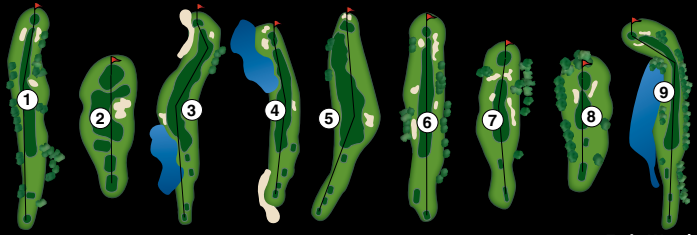

Zellwood Station
COUNTRY CLUB

2126 Spillman Dr.
Zellwood, FL 32798
www.zellwoodgolf.com
(407) 886-3303

HOLE	1	2	3	4	5	6	7	8	9	OUT	I N I T I A L	10	11	12	13	14	15	16	17	18	IN	TOT	HCP	NET	ADJ	
Blue 70.9/119	405	135	532	369	422	403	259	156	562	3243			409	378	178	346	488	305	374	238	508	3224	6467			
White 68.8/115	387	111	501	338	384	357	251	148	506	2983		377	374	171	338	468	275	348	205	473	3029	6012				
Green M: 65.8/108 W: 71.9/123	382	83	403	304	354	352	243	140	446	2707		296	368	164	330	444	230	324	148	352	2656	5363				
Men's Hdcp	5	17	3	9	7	11	15	13	1			4	10	12	14	8	18	2	6	16						
Par	4	3	5	4	4	4	4	3	5	36		4	4	3	4	5	4	4	3	5	36	72				
Red 68.0/115	332	64	384	245	308	303	235	133	353	2357		291	257	158	322	393	225	257	141	347	2391	4748				
Gold SR M: 62.1/100 W: 66.1/108	327	59	373	239	303	298	227	100	346	2272		214	252	97	296	356	220	252	125	325	2137	4409				
Ladies' Hdcp	1	17	3	11	7	9	15	13	5			10	14	8	2	4	18	6	16	12						

Scorer:

Attest:

Date: